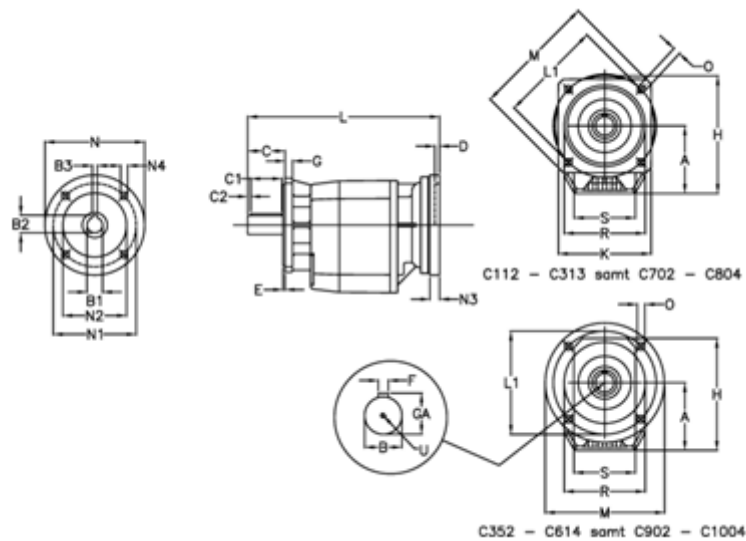

Article number: 40600701412435
 Description: Helical gearbox
 C702F-14,1-P90B5

Measures

A = 208.0	D = 4.0	L1 = 300	R = 262
B = 60	E = 5	M = 350	S = 250
B1 = 24	F = 18	N = 200	U = M20x42
B2 = 27.3	G = 17	N1 = 165	
B3 = 8	GA = 64.0	N2 = 130	
C = 120	H = 358.0	N3 = 0	
C1 = 90	K = 300	N4 = M10x12	
C2 = 15	L = 473.0	O = 18.0	